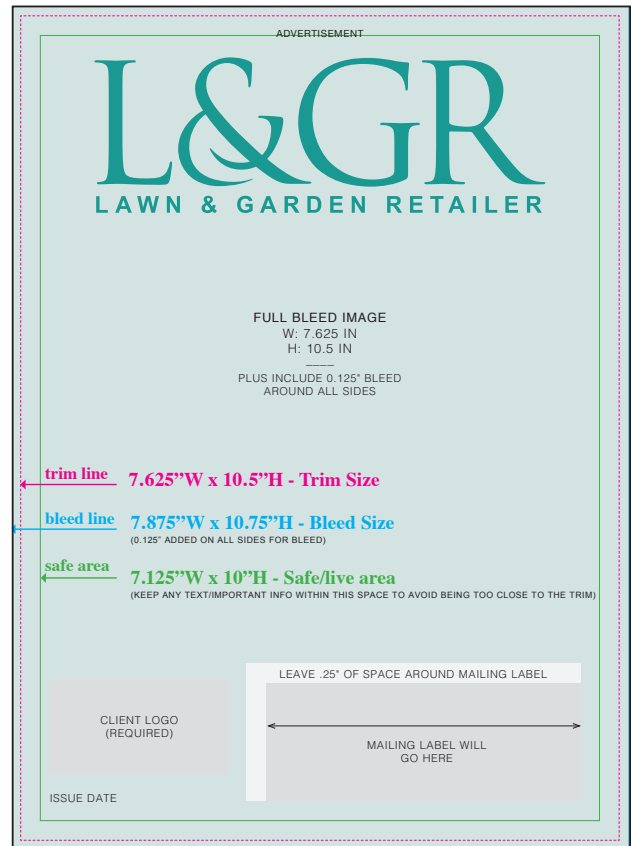

# FULL PAGE FALSE COVER SPECS

## FRONT SIDE

- Trim: W: 7.625" x H: 10.5"  
Bleed: W: 7.875" x H: 10.75"
- Choose one of the three color options to compliment your brand and artwork.

- Option 1: 
- Option 2: 
- Option 3: 

## BACK SIDE

- Trim: W: 7.625" x H: 10.5"  
Bleed: W: 7.875" x H: 10.75"
- No requirements for artwork

**Back Side  
Full Bleed Image**

**W: 7.625"  
H: 10.5"**

Please download the full page false cover template at  
<https://lgrmag.media/print/specifications>