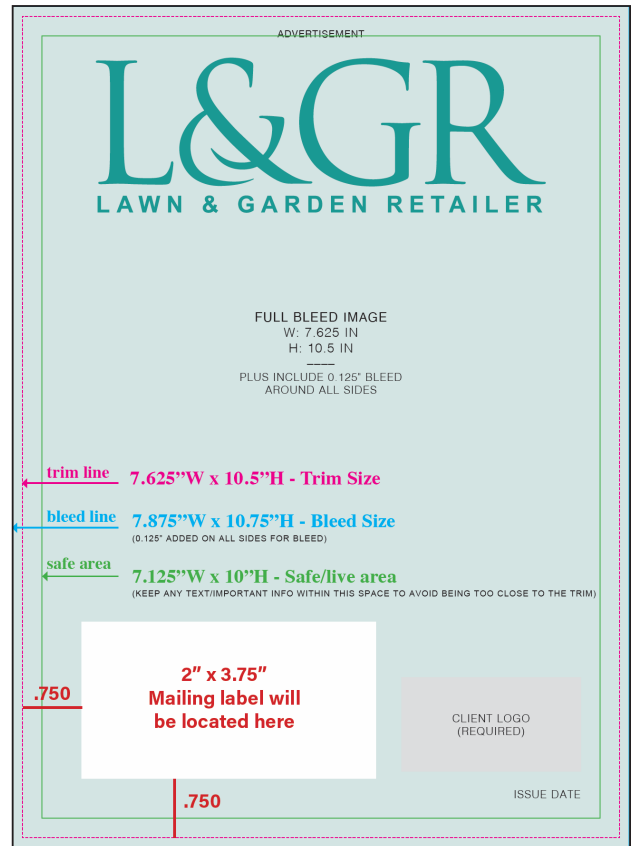

# FULL PAGE FALSE COVER SPECS

## FRONT SIDE

- Trim: W: 7.625" x H: 10.5"  
Bleed: W: 7.875" x H: 10.75"
- Choose one of the three color options to compliment your brand and artwork.

- Option 1: 
- Option 2: 
- Option 3: 

## BACK SIDE

- Trim: W: 7.625" x H: 10.5"  
Bleed: W: 7.875" x H: 10.75"
- No requirements for artwork

**Back Side  
Full Bleed Image**

**W: 7.625"**  
**H: 10.5"**

Please download the full page false cover template at  
<https://lgrmag.media/print/specifications>